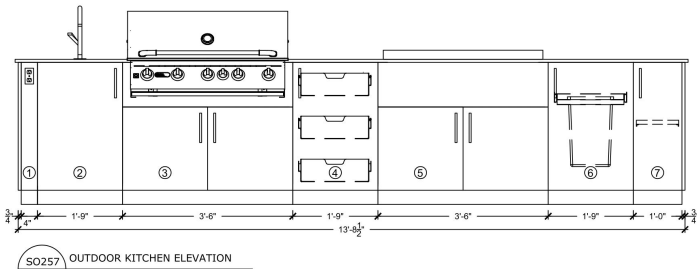

↔ 164.5"

Print Name: \_\_\_\_\_

Client Signature: \_\_\_\_\_

Date: \_\_\_\_\_

↕ 28.625"

DESIGN CONSIDERATIONS:

- Powder Coating: Anthracite
- Handle Model: Stainless steel
- Side Panels: 28.625"
- Back panels Included: No
- Countertop Thickness: 3/4"
- Appliances: BBQ Bull 38", Plancha planet griddle 39 3/8"
- Gas Type: N/A