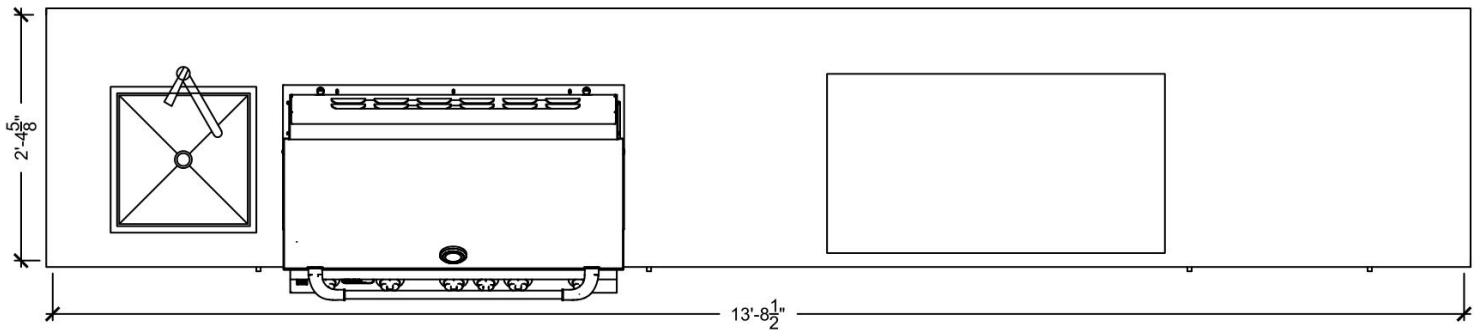

SO257 OUTDOOR KITCHEN PLAN

APPROVED BY:

DATE:

COUNTERTOP AND EQUIPMENT INCLUDED FOR AESTHETIC PURPOSES ONLY. NOT INCLUDED IN QUOTE.
MEASUREMENTS DO NOT INCLUDE COUNTERTOP NOSING.