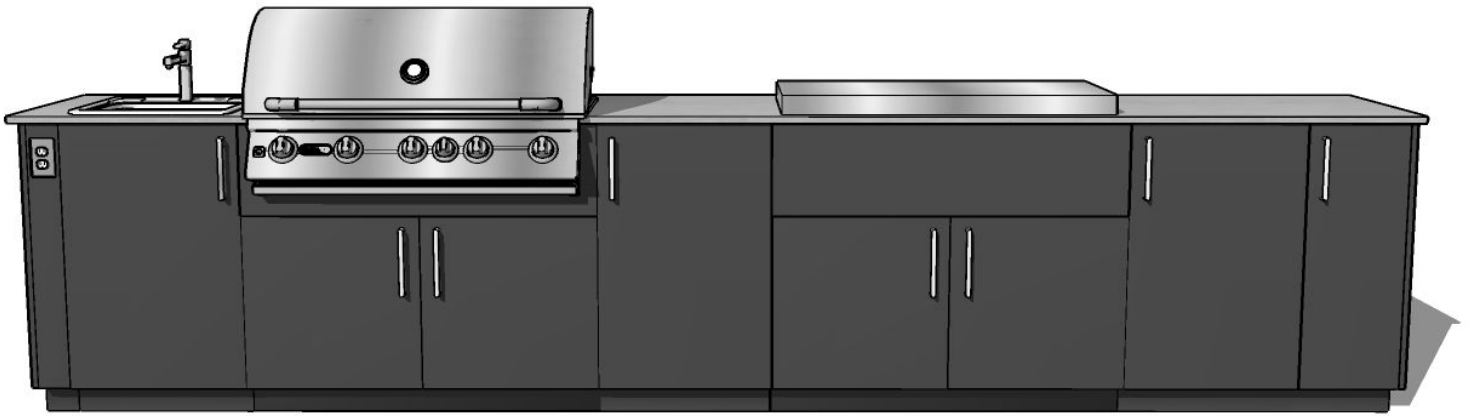

URBAN  
*Bonfire*<sup>™</sup>  
 URBAIN

EVERY URBAN BONFIRE<sup>™</sup> OUTDOOR KITCHEN DESIGN INCLUDES:

- Thick Marine Grade Aluminum Construction
- Full Interior and Exterior Electrostatic Powder Coating
- Adjustable Commercial Grade 304 Stainless Steel Leveling Legs
- Matching Powder Coated Integrated Self-Leveling Toe Kick
- Compatibility with all Major Grill Brands and Outdoor Cooking Accessories
- Compatibility with Dekton, Sensa and Most Outdoor Countertop Surfaces
- 304 Stainless Steel Handles and Interior Hardware
- Ten-Year Limited Warranty

↔ 164.5"

Print Name: \_\_\_\_\_

Client Signature: \_\_\_\_\_

Date: \_\_\_\_\_

↕ 28.625"

DESIGN CONSIDERATIONS:

- Powder Coating: Anthracite
- Handle Model: Stainless steel
- Side Panels: 28.625"
- Back panels Included: No
- Countertop Thickness: 3/4"
- Appliances: BBQ Bull 38", Plancha planet griddle 39 3/8"
- Gas Type: N/A