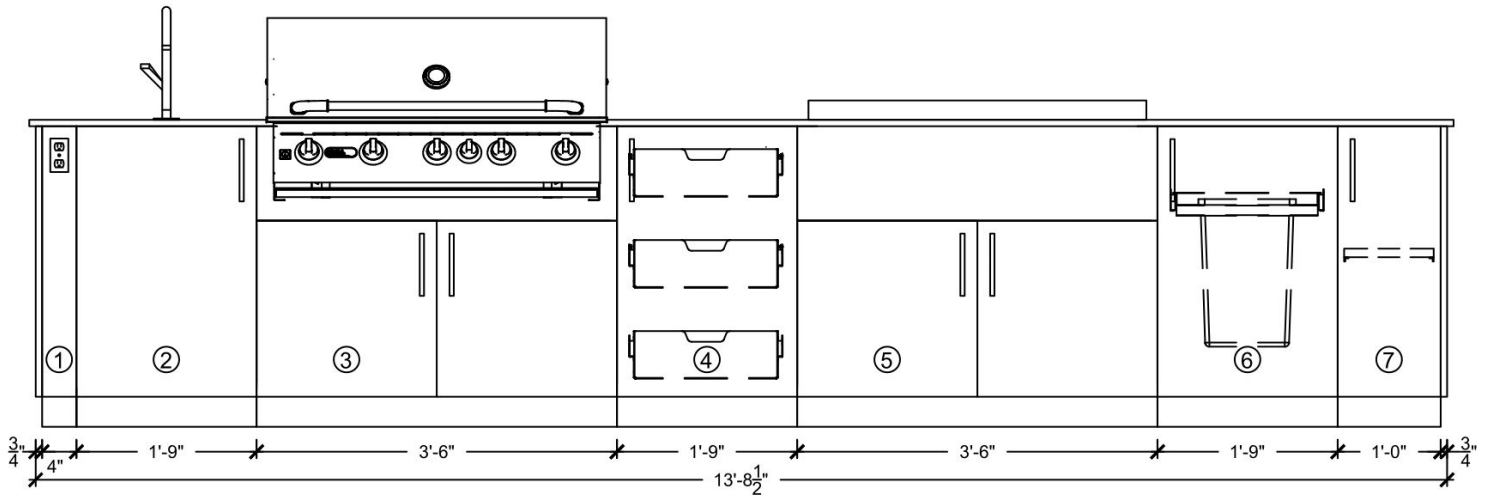

URBAN
Bonfire™
URBAIN

DESIGN SO257
POOL HOUSE (MASDORS)

SO257 OUTDOOR KITCHEN ELEVATION