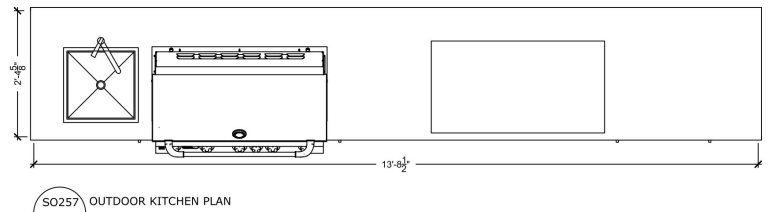

↔ 164.5"

Print Name: \_\_\_\_\_

Client Signature: \_\_\_\_\_

Date: \_\_\_\_\_

↕ 28.625"

DESIGN CONSIDERATIONS:

- Powder Coating: Anthracite
- Handle Model: Stainless steel
- Side Panels: 28.625"
- Back panels Included: No
- Countertop Thickness: 3/4"
- Appliances: BBQ Bull 38", Plancha planet griddle 39 3/8"
- Gas Type: N/A