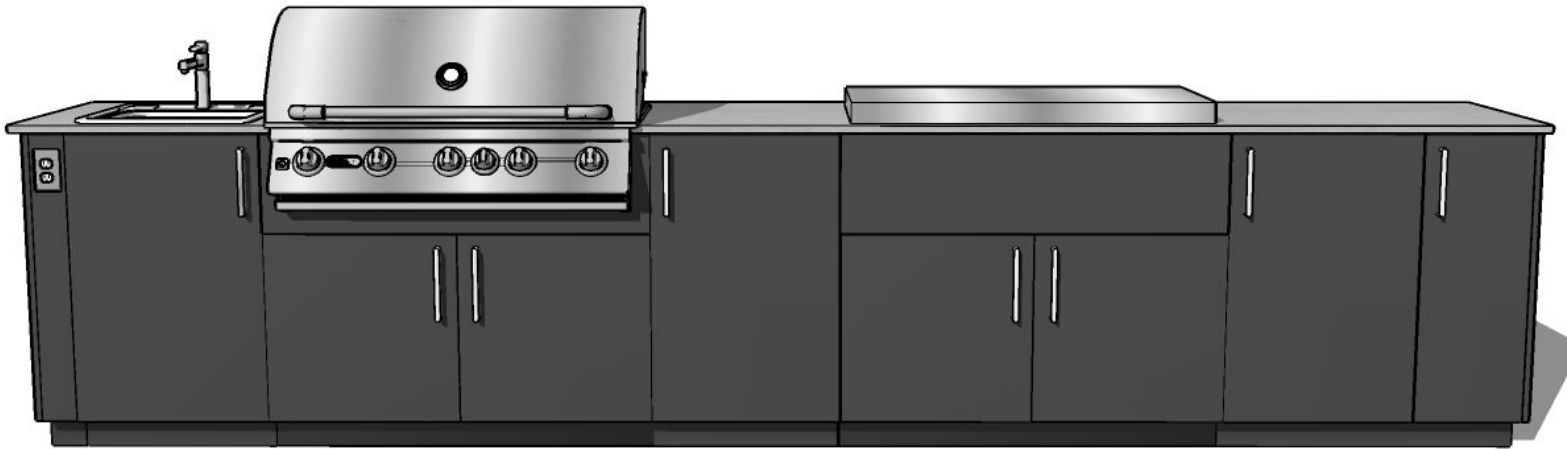

URBAN
Bonfire™
URBAIN

DESIGN SO257
POOL HOUSE (MASDORS)

APPROVED BY:

DATE:

COUNTERTOP AND EQUIPMENT INCLUDED FOR AESTHETIC PURPOSES ONLY. NOT INCLUDED IN QUOTE.
POWDER COATING COLORS DIGITALLY RENDERED. ACTUAL PRODUCT MAY VARY.

Masdors, Richard Mas
La Croix 6
1418 Vuarrens
Switzerland

SO257

Project Name: Pool House   **Quotation Date:** 07/24/2019 19:48:44   **Salesperson:** RFQ   **Expiration Date:** 08/23/2019   **Client PO#:**

DESCRIPTION	QUANTITY
Cabinet 1	
A-ENDP28-BF4 (Anthracite) Standard finish end panel for A-BF4. Thick marine grade aluminum construction. Includes self leveling toe kick and choice of powder coating.	1.000
A-BF4-LH (Anthracite) 4" Plug cabinet. Includes waterproof plug box and cover. Subject to local codes. Wiring and outlet to be supplied by certified local trade. LEFT	1.000
Cabinet 2	
A-BF21-S-LH (Anthracite) 21" Base storage cabinet. Thick marine grade aluminum construction. All 304 stainless steel hardware. Includes self leveling toe kick, choice of powder coating and solid 304 stainless steel round handles. LEFT HINGE.	1.000
[H-BF21-SS] H-BF21-SS A-BF21 Standard handle: Solid 304 stainless steel round	1.000
Cabinet 3	
A-GB42-11 (Anthracite) 42" Grill base cabinet. Thick marine grade aluminum construction. All 304 stainless steel hardware. Includes self leveling toe kick, choice of powder coating and solid 304 stainless steel round handles.	1.000
<i>Trim kit for BBQ Bull Brahma grill, cut out 38 1/2"W X 21"D X 9 1/2" H</i>	
[H-GB42-SS] H-GB42-SS A-GB42 Standard handle: Solid 304 stainless steel round	1.000
Cabinet 4	
A-BF21-U-RH (Anthracite) 21" Utility base storage cabinet with modular keyhole track system for accessories. Thick marine grade aluminum construction. All 304 stainless steel hardware. Includes self leveling toe kick, choice of powder coating and solid 304 stainless steel round handles. RIGHT HINGE.	1.000
A-DR21 (Anthracite) Heavy duty drawer accessory for A-BF21-U. Thick marine grade aluminum construction. All 304 stainless steel hardware. Includes choice of powder coating.	3.000
[H-BF21-SS] H-BF21-SS A-BF21 Standard handle: Solid 304 stainless steel round	1.000
Cabinet 5	
A-GB42-11 (Anthracite) 42" Grill base cabinet. Thick marine grade aluminum construction. All 304 stainless steel hardware. Includes self leveling toe kick, choice of powder coating and solid 304 stainless steel round handles.	1.000